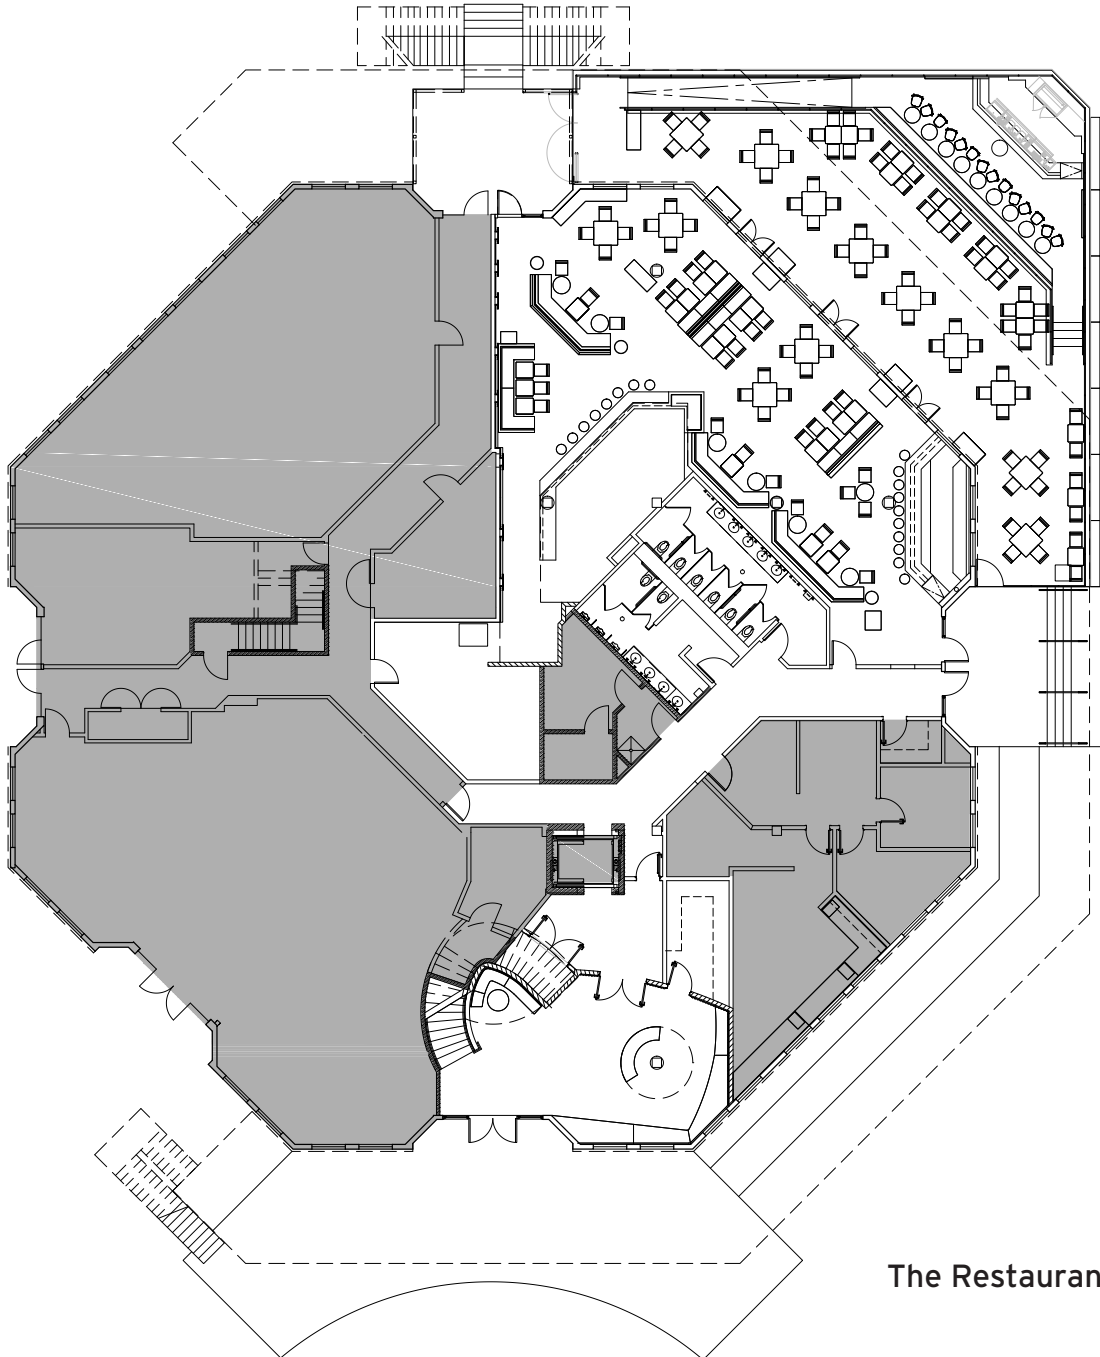

MARITIMEPARC

84 Audrey Zapp Drive
Liberty State Park
Jersey City, NJ 07305
inquiry@maritimeparc.com
www.maritimeparc.com
P 201 413 0050, F 201 413 0079

The Restaurant, 1st floor

Indoor, 80 seated, 125 cocktail-style

Outdoor (seasonal),

140 seated, 200 cocktail-style

Combined, 300 cocktail-style