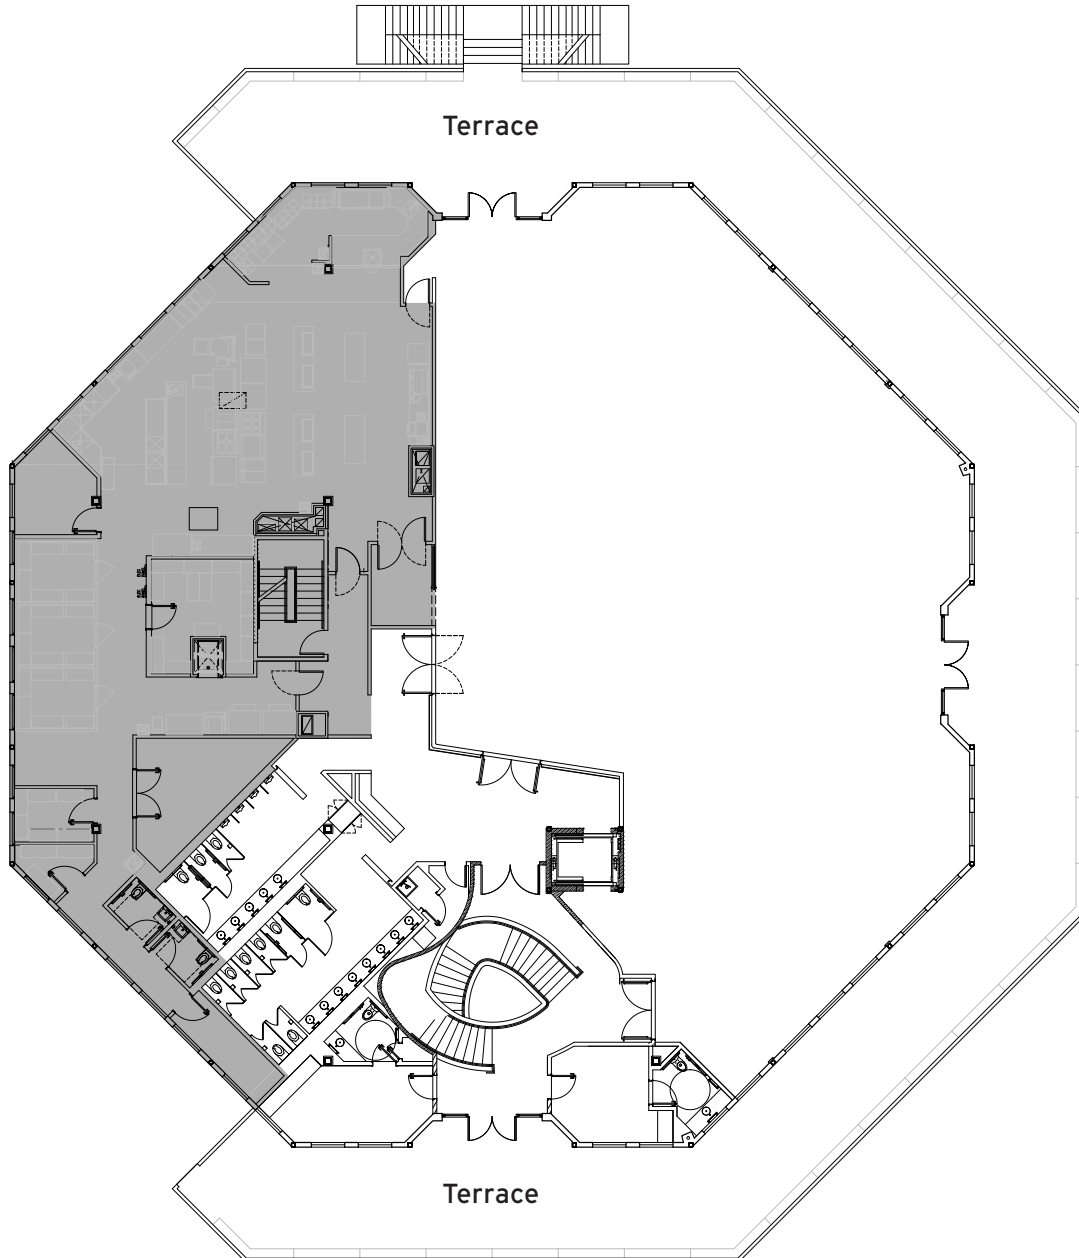

The Aviary, 3rd floor (2,516 square feet)

Theater Style	275
Classroom Style	140
Crescent Style	125
Cocktail Reception	300
Reception & Dinner	140
Reception, Dinner & Dancing	125
Dinner Without Dancing	200
Dinner With Dancing	125

MARITIMEPARC

84 Audrey Zapp Drive
Liberty State Park
Jersey City, NJ 07305
inquiry@maritimeparc.com
www.maritimeparc.com
P 201 413 0050, F 201 413 0079

The Sky Room, 2nd floor (5,300 square feet)

Theater Style	700
Classroom Style	350
Crescent Style	400
Cocktail Reception	700
Reception & Dinner	325
Reception, Dinner & Dancing	275
Dinner Without Dancing	500
Dinner With Dancing	375

Outdoor (seasonal),

140 seated, 200 cocktail-style

Combined, 300 cocktail-style