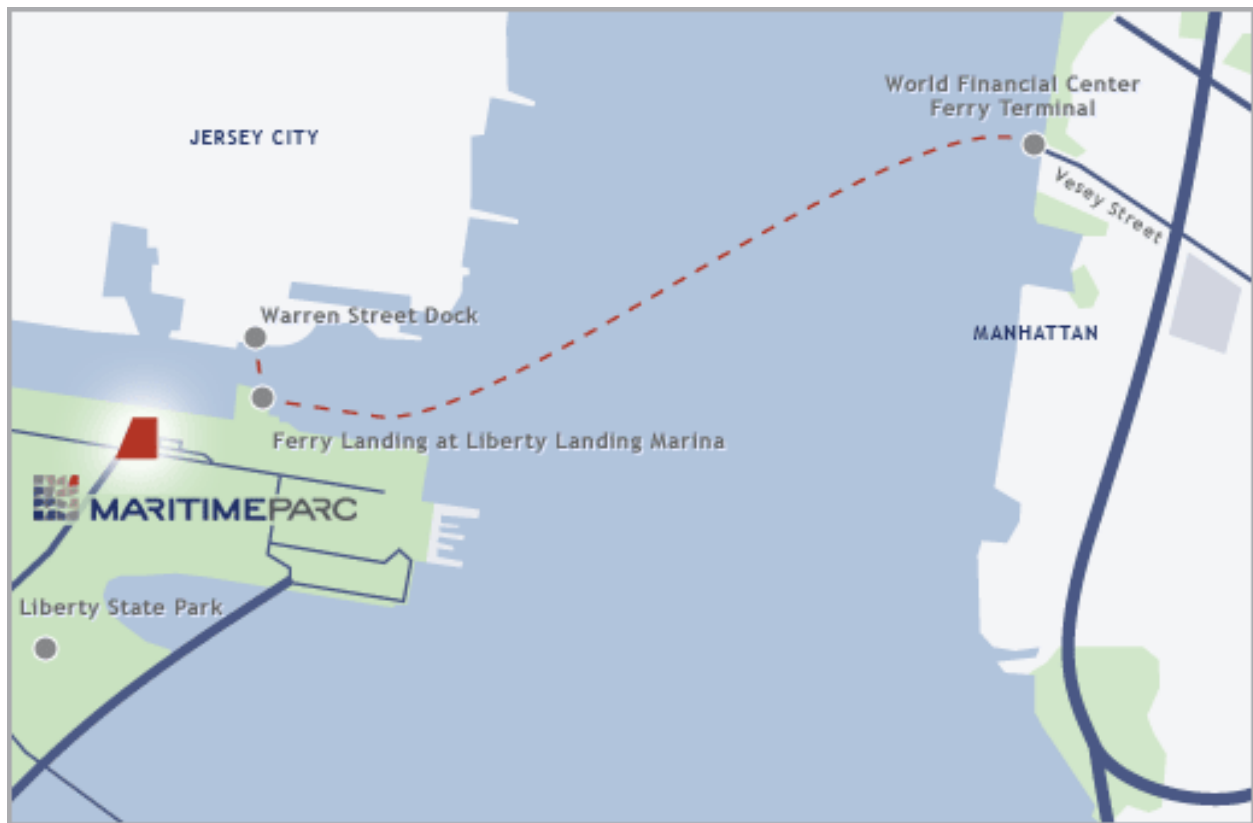

MARITIMEPARC

A NEW POINT OF VIEW

84 Audrey Zapp Drive
Liberty State Park
Jersey City, NJ 07305
inquiry@maritimeparc.com
www.maritimeparc.com
P 201 413 0050, F 201 413 0079

FERRY

Light Rail Option A: Liberty State Park Station

- Statue Cruises services Liberty Landing Marina, where Maritime Parc is located, from both Jersey City at the Warren Street dock (end of Warren Street, just past Dudley Street) and from New York at the World Financial Center Ferry Terminal (at the end of Vesey Street, just past North End Avenue).
- For schedules, please visit www.libertylandingferry.com

- The World Financial Center Ferry Terminal is accessible by the MTA New York City subway via the following lines:

2/3 at Park Place
A/C at Broadway-Nassau
E at World Trade Center
R/W at City Hall
4/5 at Fulton Street

30,000 SQ FT OF PRIVATE EVENT SPACE AND CONTEMPORARY DINING ON THE HUDSON